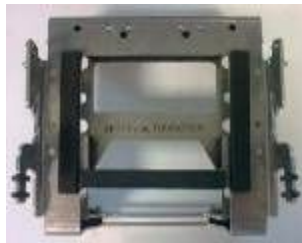

1. Bracket
2. Power supply cable
3. GPS antenna

Ref. SUPC 201
Ref. CALC 902
Ref. ANTEC 201

Buzzer 110dB
Option

2. Power supply cable
Includes : cable + fuse 3A

3. GPS antenna
L. : 1,5m

1. Bracket

SUPC 201
GPS bracket for
handlebar only